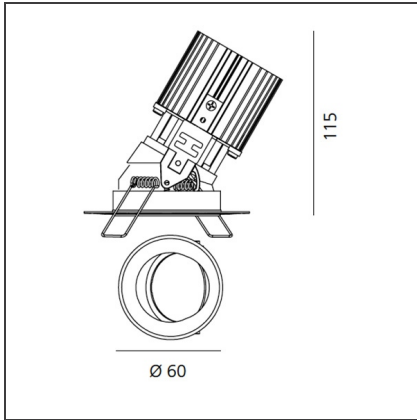

Everything 80 - Round Adjustable Trimless - 46° 3000K - White

IP20/44 

DESIGN BY

Ernesto Gismondi

DESCRIPTION

Everything is an innovative range of professional recessed light fittings created to deliver a high lighting performance, with an eye on energy saving and excellent visual comfort. A complete, flexible product range, extremely versatile in its many applications and able to meet challenging lighting performance criteria.

TECHNICAL DRAWINGS

FEATURES

Article Code:	M252605	Material:	aluminium
Colour:	White	Series:	Indoor
Installation:	Recessed, Ceiling		

DIMENSIONS

Weight:	kg 0.2	Cutout shape:	Rounded
Recessed depth:	cm 11.5	Glow Wire Test:	850