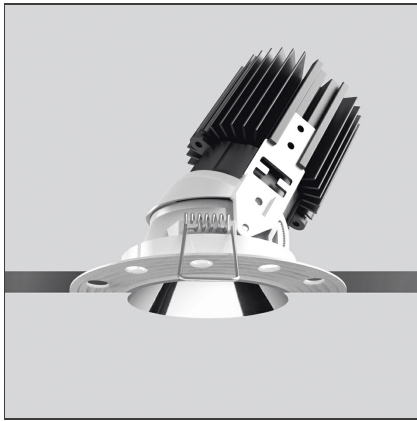

## Everything 80 - Round Adjustable Trimless - 46° 2700K - White

IP20/44 

### DESCRIPTION

Everything is an innovative range of professional recessed light fittings created to deliver a high lighting performance, with an eye on energy saving and excellent visual comfort. A complete, flexible product range, extremely versatile in its many applications and able to meet challenging lighting performance criteria.

### FEATURES

<b>Article Code:</b>	M326505	<b>Material:</b>	aluminium
<b>Colour:</b>	White	<b>Series:</b>	Indoor
<b>Installation:</b>	Recessed, Ceiling		

### DIMENSIONS

<b>Weight:</b>	kg 0.2	<b>Cutout shape:</b>	Rounded
<b>Recessed depth:</b>	cm 11.5	<b>Glow Wire Test:</b>	850