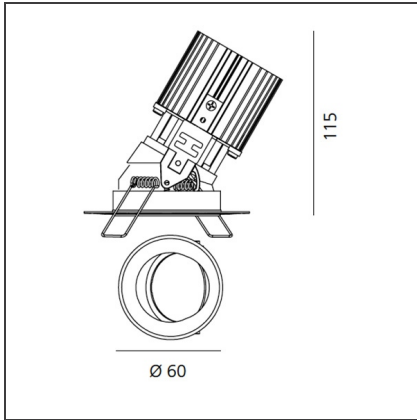

TECHNICAL DRAWINGS

FEATURES

Article Code:	M326505	Material:	aluminium
Colour:	White	Series:	Indoor
Installation:	Recessed, Ceiling		

DIMENSIONS

Weight:	kg 0.2	Cutout shape:	Rounded
Recessed depth:	cm 11.5	Glow Wire Test:	850

INCLUDED SOURCES

Category:	LED	Color temperature (K):	2700K
Number:	1		
Watt:	13W		
Type:	0		
Class:	A		

LUMINAIRE

Watt:	13W	Delivered lumens output (lm):	986lm
Voltage:	220-240 V	CCT:	2700K
		CRI:	90