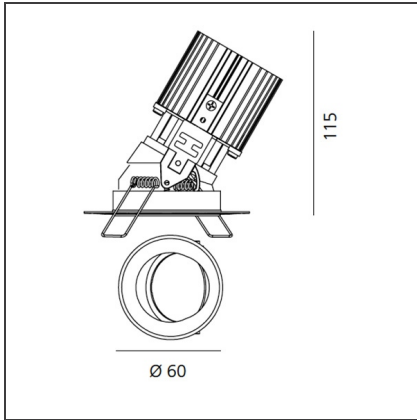

Everything 80 - Round Adjustable Trimless - 46° 2700K - Black

IP 20/44 

DESIGN BY

Ernesto Gismondi

DESCRIPTION

Everything is an innovative range of professional recessed light fittings created to deliver a high lighting performance, with an eye on energy saving and excellent visual comfort. A complete, flexible product range, extremely versatile in its many applications and able to meet challenging lighting performance criteria.

TECHNICAL DRAWINGS

FEATURES

Article Code:	M326805	Material:	aluminium
Colour:	Black	Series:	Indoor
Installation:	Recessed, Ceiling		

DIMENSIONS

Weight:	kg 0.2	Cutout shape:	Rounded
Recessed depth:	cm 11.5	Glow Wire Test:	850