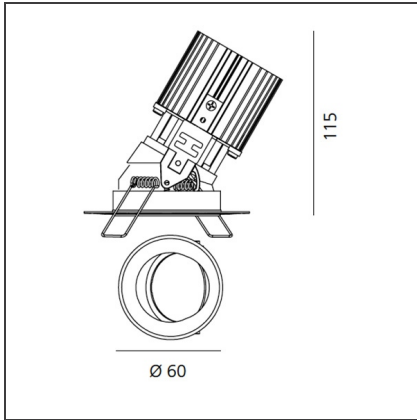

Everything 80 - Round Adjustable Trimless - 46° 2700K - Alluminium

IP 20/44 

DESIGN BY

Ernesto Gismondi

DESCRIPTION

Everything is an innovative range of professional recessed light fittings created to deliver a high lighting performance, with an eye on energy saving and excellent visual comfort. A complete, flexible product range, extremely versatile in its many applications and able to meet challenging lighting performance criteria.

TECHNICAL DRAWINGS

FEATURES

Article Code:	M331605	Material:	aluminium
Colour:	Alluminium	Series:	Indoor
Installation:	Recessed, Ceiling		

DIMENSIONS

Weight:	kg 0.2	Cutout shape:	Rounded
Recessed depth:	cm 11.5	Glow Wire Test:	850