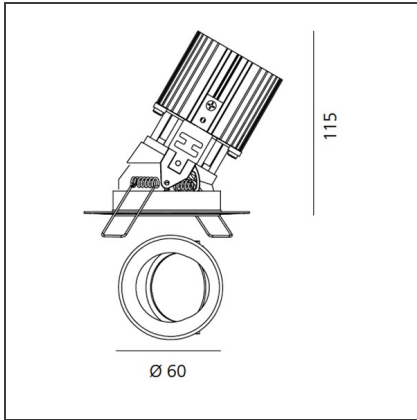

Everything 80 - Round Adjustable Trimless - 28° 3000K - Black

IP20/44 

DESIGN BY

Ernesto Gismondi

DESCRIPTION

Everything is an innovative range of professional recessed light fittings created to deliver a high lighting performance, with an eye on energy saving and excellent visual comfort. A complete, flexible product range, extremely versatile in its many applications and able to meet challenging lighting performance criteria.

TECHNICAL DRAWINGS

FEATURES

Article Code:	M253005	Material:	aluminium
Colour:	Black	Series:	Indoor
Installation:	Recessed, Ceiling		

DIMENSIONS

Weight:	kg 0.2	Cutout shape:	Rounded
Recessed depth:	cm 11.5	Glow Wire Test:	850