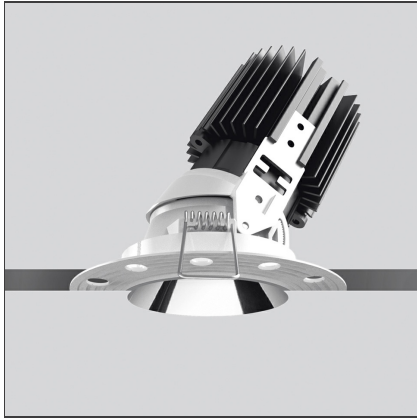

Everything 80 - Round Adjustable Trimless - 28° 3000K - Black

IP20/44 

DESIGN BY

Ernesto Gismondi

DESCRIPTION

Everything is an innovative range of professional recessed light fittings created to deliver a high lighting performance, with an eye on energy saving and excellent visual comfort. A complete, flexible product range, extremely versatile in its many applications and able to meet challenging lighting performance criteria.

TECHNICAL DRAWINGS

FEATURES

Article Code:	M253005	Material:	aluminium
Colour:	Black	Series:	Indoor
Installation:	Recessed, Ceiling		

DIMENSIONS

Weight:	kg 0.2	Cutout shape:	Rounded
Recessed depth:	cm 11.5	Glow Wire Test:	850