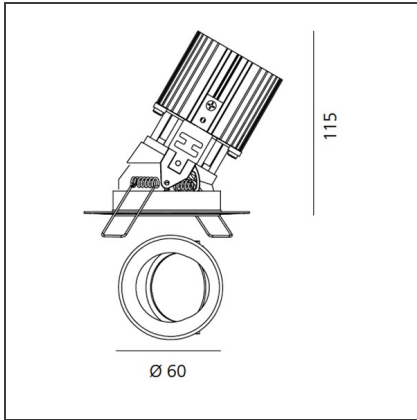

TECHNICAL DRAWINGS

FEATURES

Article Code:	M279405	Material:	aluminium
Colour:	Alluminium	Series:	Indoor
Installation:	Recessed, Ceiling		

DIMENSIONS

Weight:	kg 0.2	Cutout shape:	Rounded
Recessed depth:	cm 11.5	Glow Wire Test:	850

INCLUDED SOURCES

Category:	LED	Color temperature (K):	3000K
Number:	1	CRI:	90
Watt:	13W		
Type:	0		
Class:	A		

LUMINAIRE

Watt:	13W	Delivered lumens output (lm):	983lm
Voltage:	220-240 V	CCT:	3000K
		Efficiency:	100%
		Efficacy:	81lm/W
		CRI:	90