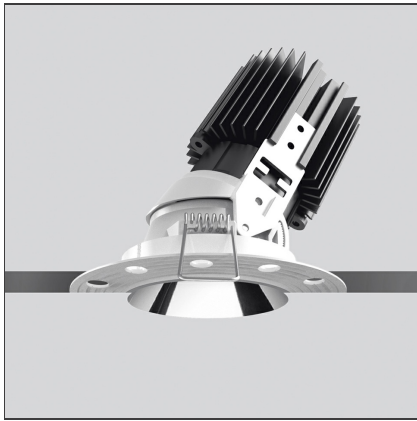

## Everything 80 - Round Adjustable Trimless - 28° 3000K - Aluminium

IP20/44 

### DESCRIPTION

Everything is an innovative range of professional recessed light fittings created to deliver a high lighting performance, with an eye on energy saving and excellent visual comfort. A complete, flexible product range, extremely versatile in its many applications and able to meet challenging lighting performance criteria.

### FEATURES

<b>Article Code:</b>	M279405	<b>Material:</b>	aluminium
<b>Colour:</b>	Alluminium	<b>Series:</b>	Indoor
<b>Installation:</b>	Recessed, Ceiling		

### DIMENSIONS

<b>Weight:</b>	kg 0.2	<b>Cutout shape:</b>	Rounded
<b>Recessed depth:</b>	cm 11.5	<b>Glow Wire Test:</b>	850