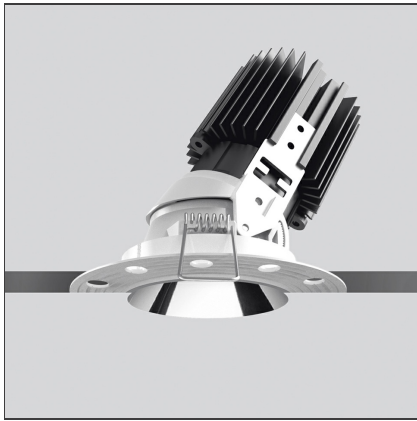

## Everything 80 - Round Adjustable Trimless - 28° 2700K - White

IP20/44 

### DESCRIPTION

Everything is an innovative range of professional recessed light fittings created to deliver a high lighting performance, with an eye on energy saving and excellent visual comfort. A complete, flexible product range, extremely versatile in its many applications and able to meet challenging lighting performance criteria.

### FEATURES

<b>Article Code:</b>	M326405	<b>Material:</b>	aluminium
<b>Colour:</b>	White	<b>Series:</b>	Indoor
<b>Installation:</b>	Recessed, Ceiling		

### DIMENSIONS

<b>Weight:</b>	kg 0.2	<b>Cutout shape:</b>	Rounded
<b>Recessed depth:</b>	cm 11.5	<b>Glow Wire Test:</b>	850