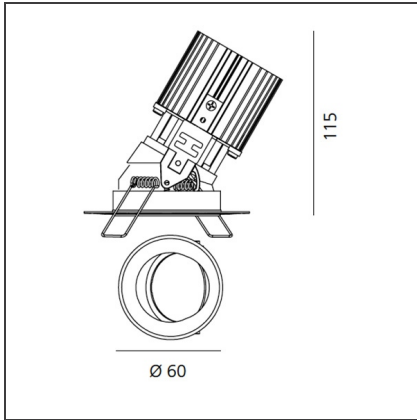

Everything 80 - Round Adjustable Trimless - 28° 2700K - Black

IP 20/44 

DESIGN BY

Ernesto Gismondi

DESCRIPTION

Everything is an innovative range of professional recessed light fittings created to deliver a high lighting performance, with an eye on energy saving and excellent visual comfort. A complete, flexible product range, extremely versatile in its many applications and able to meet challenging lighting performance criteria.

TECHNICAL DRAWINGS

FEATURES

Article Code:	M326705	Material:	aluminium
Colour:	Black	Series:	Indoor
Installation:	Recessed, Ceiling		

DIMENSIONS

Weight:	kg 0.2	Cutout shape:	Rounded
Recessed depth:	cm 11.5	Glow Wire Test:	850