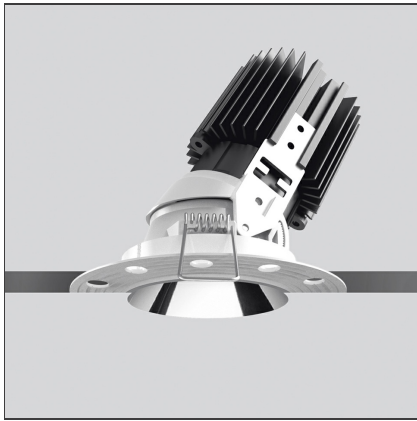

# Everything 80 - Round Adjustable Trimless - 28° 2700K - Alluminium

IP 20/44 

## DESCRIPTION

Everything is an innovative range of professional recessed light fittings created to deliver a high lighting performance, with an eye on energy saving and excellent visual comfort. A complete, flexible product range, extremely versatile in its many applications and able to meet challenging lighting performance criteria.

## FEATURES

<b>Article Code:</b>	M331505	<b>Material:</b>	aluminium
<b>Colour:</b>	Alluminium	<b>Series:</b>	Indoor
<b>Installation:</b>	Recessed, Ceiling		

## DIMENSIONS

<b>Weight:</b>	kg 0.2	<b>Cutout shape:</b>	Rounded
<b>Recessed depth:</b>	cm 11.5	<b>Glow Wire Test:</b>	850