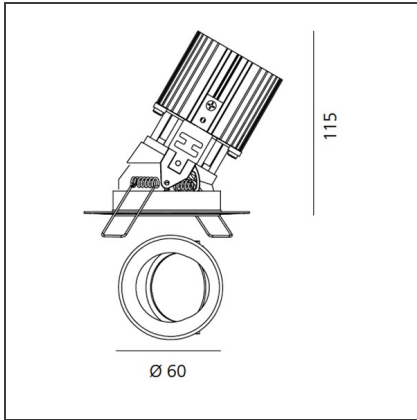

TECHNICAL DRAWINGS

FEATURES

Article Code:	M331505	Material:	aluminium
Colour:	Alluminium	Series:	Indoor
Installation:	Recessed, Ceiling		

DIMENSIONS

Weight:	kg 0.2	Cutout shape:	Rounded
Recessed depth:	cm 11.5	Glow Wire Test:	850

INCLUDED SOURCES

Category:	LED	Color temperature (K):	2700K
Number:	1		
Watt:	13W		
Type:	0		
Class:	A		

LUMINAIRE

Watt:	13W	Delivered lumens output (lm):	940lm
Voltage:	220-240 V	CCT:	2700K
		CRI:	90