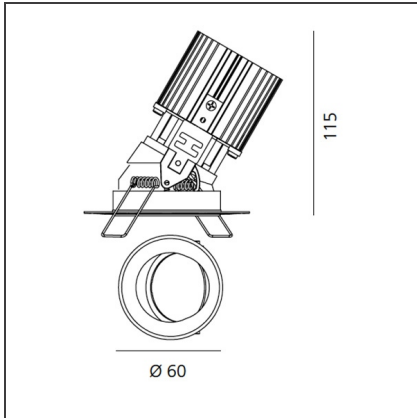

TECHNICAL DRAWINGS

FEATURES

Article Code:	M252205	Material:	aluminium
Colour:	White	Series:	Indoor
Installation:	Recessed, Ceiling		

DIMENSIONS

Weight:	kg 0.2	Cutout shape:	Rounded
Recessed depth:	cm 11.5	Glow Wire Test:	850

INCLUDED SOURCES

Category:	LED	Color temperature (K):	3000K
Number:	1	CRI:	90
Watt:	13W		
Type:	0		
Class:	A		

LUMINAIRE

Watt:	13W	Delivered lumens output (lm):	1038lm
Voltage:	220-240 V	CCT:	3000K
		Efficiency:	100%
		Efficacy:	79.9lm/W
		CRI:	90