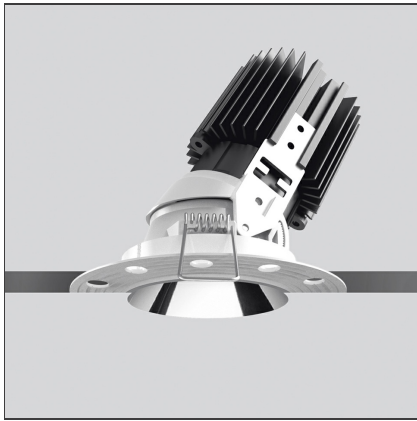

Everything 80 - Round Adjustable Trimless - 23° 3000K - Black

IP 20/44 

DESIGN BY

Ernesto Gismondi

DESCRIPTION

Everything is an innovative range of professional recessed light fittings created to deliver a high lighting performance, with an eye on energy saving and excellent visual comfort. A complete, flexible product range, extremely versatile in its many applications and able to meet challenging lighting performance criteria.

TECHNICAL DRAWINGS

FEATURES

Article Code:	M252805	Material:	aluminium
Colour:	Black	Series:	Indoor
Installation:	Recessed, Ceiling		

DIMENSIONS

Weight:	kg 0.2	Cutout shape:	Rounded
Recessed depth:	cm 11.5	Glow Wire Test:	850