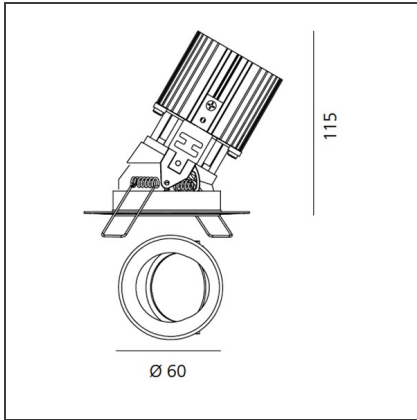

TECHNICAL DRAWINGS

FEATURES

Article Code:	M252805	Material:	aluminium
Colour:	Black	Series:	Indoor
Installation:	Recessed, Ceiling		

DIMENSIONS

Weight:	kg 0.2	Cutout shape:	Rounded
Recessed depth:	cm 11.5	Glow Wire Test:	850