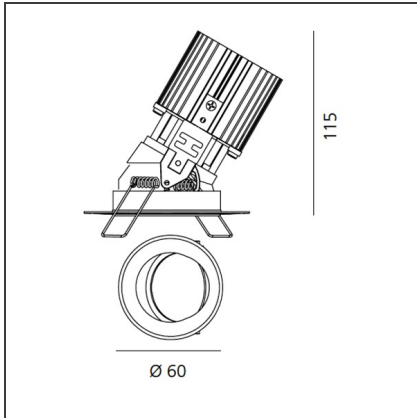

Everything 80 - Round Adjustable Trimless - 23° 3000K - Alluminium

IP 20/44 

DESIGN BY

Ernesto Gismondi

DESCRIPTION

Everything is an innovative range of professional recessed light fittings created to deliver a high lighting performance, with an eye on energy saving and excellent visual comfort. A complete, flexible product range, extremely versatile in its many applications and able to meet challenging lighting performance criteria.

TECHNICAL DRAWINGS

FEATURES

Article Code:	M279205	Material:	aluminium
Colour:	Alluminium	Series:	Indoor
Installation:	Recessed, Ceiling		

DIMENSIONS

Weight:	kg 0.2	Cutout shape:	Rounded
Recessed depth:	cm 11.5	Glow Wire Test:	850