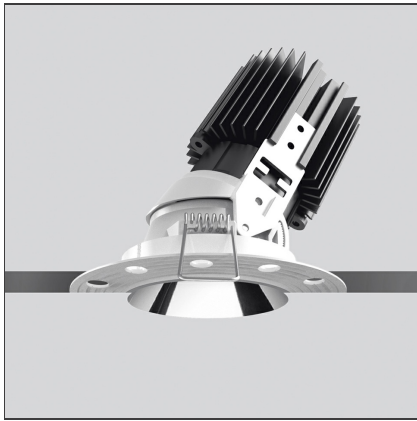

Everything 80 - Round Adjustable Trimless - 23° 3000K - Alluminium

IP 20/44 

DESIGN BY

Ernesto Gismondi

DESCRIPTION

Everything is an innovative range of professional recessed light fittings created to deliver a high lighting performance, with an eye on energy saving and excellent visual comfort. A complete, flexible product range, extremely versatile in its many applications and able to meet challenging lighting performance criteria.

TECHNICAL DRAWINGS

FEATURES

Article Code:	M279205	Material:	aluminium
Colour:	Alluminium	Series:	Indoor
Installation:	Recessed, Ceiling		

DIMENSIONS

Weight:	kg 0.2	Cutout shape:	Rounded
Recessed depth:	cm 11.5	Glow Wire Test:	850