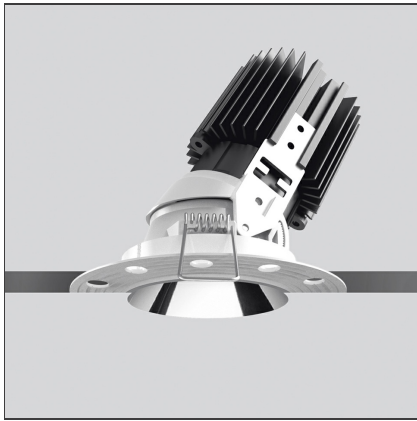

Everything 80 - Round Adjustable Trimless - 23° 2700K - White

IP20/44 

DESIGN BY

Ernesto Gismondi

DESCRIPTION

Everything is an innovative range of professional recessed light fittings created to deliver a high lighting performance, with an eye on energy saving and excellent visual comfort. A complete, flexible product range, extremely versatile in its many applications and able to meet challenging lighting performance criteria.

TECHNICAL DRAWINGS

FEATURES

Article Code:	M326305	Material:	aluminium
Colour:	White	Series:	Indoor
Installation:	Recessed, Ceiling		

DIMENSIONS

Weight:	kg 0.2	Cutout shape:	Rounded
Recessed depth:	cm 11.5	Glow Wire Test:	850