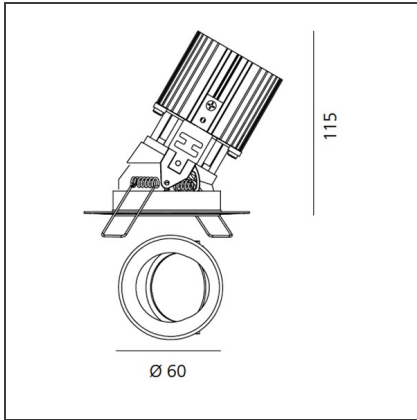

Everything 80 - Round Adjustable Trimless - 23° 2700K - White

IP20/44 

DESIGN BY

Ernesto Gismondi

DESCRIPTION

Everything is an innovative range of professional recessed light fittings created to deliver a high lighting performance, with an eye on energy saving and excellent visual comfort. A complete, flexible product range, extremely versatile in its many applications and able to meet challenging lighting performance criteria.

TECHNICAL DRAWINGS

FEATURES

Article Code:	M326305	Material:	aluminium
Colour:	White	Series:	Indoor
Installation:	Recessed, Ceiling		

DIMENSIONS

Weight:	kg 0.2	Cutout shape:	Rounded
Recessed depth:	cm 11.5	Glow Wire Test:	850