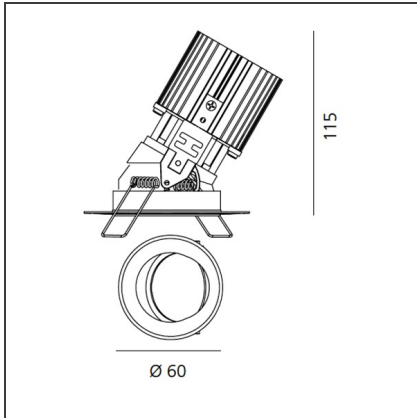

TECHNICAL DRAWINGS

FEATURES

Article Code:	M326605	Material:	aluminium
Colour:	Black	Series:	Indoor
Installation:	Recessed, Ceiling		

DIMENSIONS

Weight:	kg 0.2	Cutout shape:	Rounded
Recessed depth:	cm 11.5	Glow Wire Test:	850

INCLUDED SOURCES

Category:	LED	Color temperature (K):	2700K
Number:	1		
Watt:	13W		
Type:	0		
Class:	A		

LUMINAIRE

Watt:	13W	Delivered lumens output (lm):	834lm
Voltage:	220-240 V	CCT:	2700K
		CRI:	90