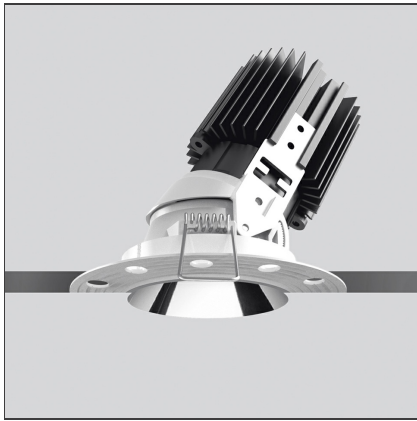

Everything 80 - Round Adjustable Trimless - 23° 2700K - Alluminium

IP 20/44 

DESIGN BY

Ernesto Gismondi

DESCRIPTION

Everything is an innovative range of professional recessed light fittings created to deliver a high lighting performance, with an eye on energy saving and excellent visual comfort. A complete, flexible product range, extremely versatile in its many applications and able to meet challenging lighting performance criteria.

TECHNICAL DRAWINGS

FEATURES

Article Code:	M331405	Material:	aluminium
Colour:	Alluminium	Series:	Indoor
Installation:	Recessed, Ceiling		

DIMENSIONS

Weight:	kg 0.2	Cutout shape:	Rounded
Recessed depth:	cm 11.5	Glow Wire Test:	850