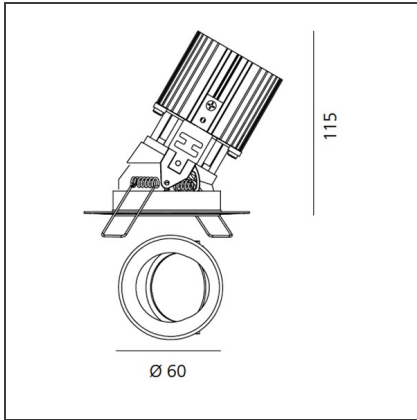

Everything 80 - Round Adjustable Trimless - 23° 2700K - Alluminium

IP 20/44 

DESIGN BY

Ernesto Gismondi

DESCRIPTION

Everything is an innovative range of professional recessed light fittings created to deliver a high lighting performance, with an eye on energy saving and excellent visual comfort. A complete, flexible product range, extremely versatile in its many applications and able to meet challenging lighting performance criteria.

TECHNICAL DRAWINGS

FEATURES

Article Code:	M331405	Material:	aluminium
Colour:	Alluminium	Series:	Indoor
Installation:	Recessed, Ceiling		

DIMENSIONS

Weight:	kg 0.2	Cutout shape:	Rounded
Recessed depth:	cm 11.5	Glow Wire Test:	850