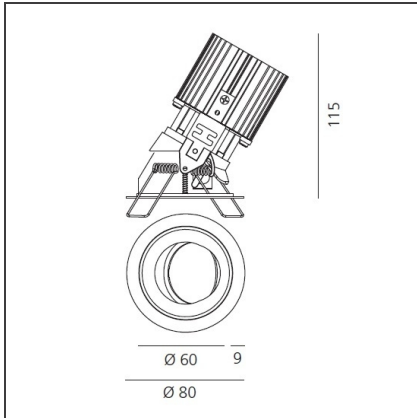

TECHNICAL DRAWINGS

FEATURES

Article Code:	M251425	Material:	aluminium
Colour:	White/White	Series:	Indoor
Installation:	Recessed, Ceiling		

DIMENSIONS

Weight:	kg 0.2	Cutout shape:	Rounded
Recessed depth:	cm 11.5	Glow Wire Test:	850

INCLUDED SOURCES

Category:	LED	Color temperature (K):	3000K
Number:	1	CRI:	90
Watt:	13W		
Type:	0		
Class:	A		

LUMINAIRE

Watt:	13W	Delivered lumens output (lm):	1030lm
Voltage:	220-240 V	CCT:	3000K
		CRI:	90