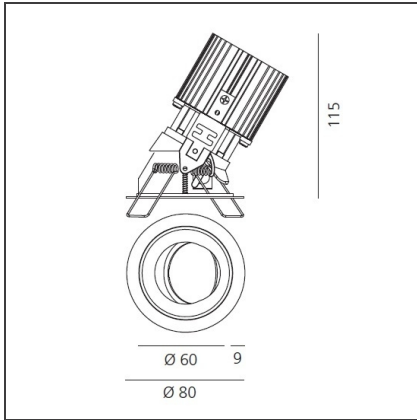

Everything 80 - Round Adjustable trim - 46° 3000k - White/Black

IP20/44 

DESIGN BY

Ernesto Gismondi

DESCRIPTION

Everything is an innovative range of professional recessed light fittings created to deliver a high lighting performance, with an eye on energy saving and excellent visual comfort. A complete, flexible product range, extremely versatile in its many applications and able to meet challenging lighting performance criteria.

TECHNICAL DRAWINGS

FEATURES

Article Code:	M252025	Material:	aluminium
Colour:	White/Black	Series:	Indoor
Installation:	Recessed, Ceiling		

DIMENSIONS

Weight:	kg 0.2	Cutout shape:	Rounded
Recessed depth:	cm 11.5	Glow Wire Test:	850