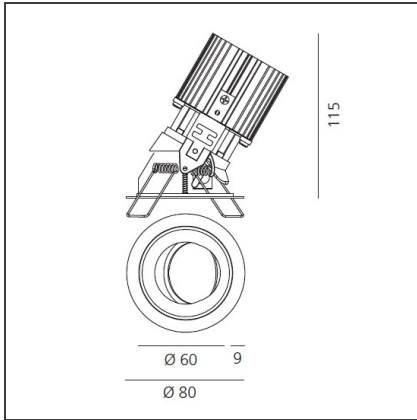

Everything 80 - Round Adjustable trim - 46° 3000k - Grey/Black

IP20/44 

DESIGN BY

Ernesto Gismondi

DESCRIPTION

Everything is an innovative range of professional recessed light fittings created to deliver a high lighting performance, with an eye on energy saving and excellent visual comfort. A complete, flexible product range, extremely versatile in its many applications and able to meet challenging lighting performance criteria.

TECHNICAL DRAWINGS

FEATURES

Article Code:	M252065	Material:	aluminium
Colour:	Grey/Black	Series:	Indoor
Installation:	Recessed, Ceiling		

DIMENSIONS

Weight:	kg 0.2	Cutout shape:	Rounded
Recessed depth:	cm 11.5	Glow Wire Test:	850