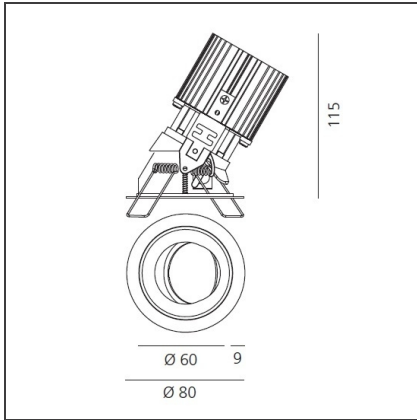

Everything 80 - Round Adjustable trim - 46° 3000k - Black/Black

IP20/44 

DESIGN BY

Ernesto Gismondi

DESCRIPTION

Everything is an innovative range of professional recessed light fittings created to deliver a high lighting performance, with an eye on energy saving and excellent visual comfort. A complete, flexible product range, extremely versatile in its many applications and able to meet challenging lighting performance criteria.

TECHNICAL DRAWINGS

FEATURES

Article Code:	M252015	Material:	aluminium
Colour:	Black/Black	Series:	Indoor
Installation:	Recessed, Ceiling		

DIMENSIONS

Weight:	kg 0.2	Cutout shape:	Rounded
Recessed depth:	cm 11.5	Glow Wire Test:	850