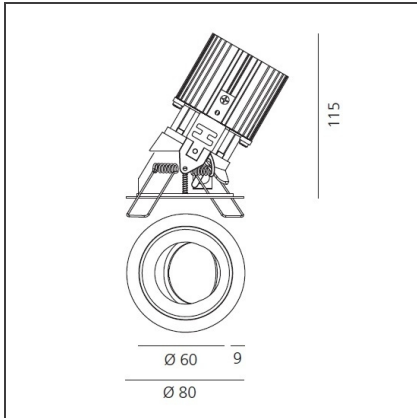

Everything 80 - Round Adjustable trim - 46° 3000k - Black/Aluminium

IP20/44 

DESIGN BY

Ernesto Gismondi

DESCRIPTION

Everything is an innovative range of professional recessed light fittings created to deliver a high lighting performance, with an eye on energy saving and excellent visual comfort. A complete, flexible product range, extremely versatile in its many applications and able to meet challenging lighting performance criteria.

TECHNICAL DRAWINGS

FEATURES

Article Code:	M279015	Material:	aluminium
Colour:	Black/Aluminium	Series:	Indoor
Installation:	Recessed, Ceiling		

DIMENSIONS

Weight:	kg 0.2	Cutout shape:	Rounded
Recessed depth:	cm 11.5	Glow Wire Test:	850