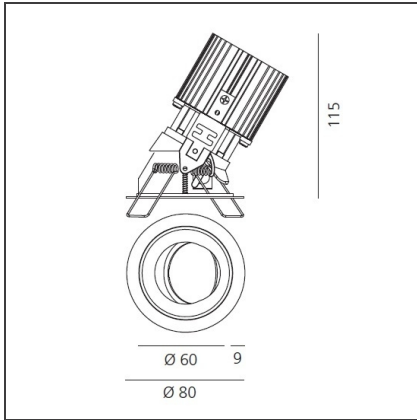

TECHNICAL DRAWINGS

FEATURES

Article Code:	M325925	Material:	aluminium
Colour:	White/White	Series:	Indoor
Installation:	Recessed, Ceiling		

DIMENSIONS

Weight:	kg 0.2	Cutout shape:	Rounded
Recessed depth:	cm 11.5	Glow Wire Test:	850

INCLUDED SOURCES

Category:	LED	Color temperature (K):	2700K
Number:	1		
Watt:	13W		
Type:	0		
Class:	A		

LUMINAIRE

Watt:	13W	Delivered lumens output (lm):	986lm
Voltage:	220-240 V	CCT:	2700 K
		CRI:	90