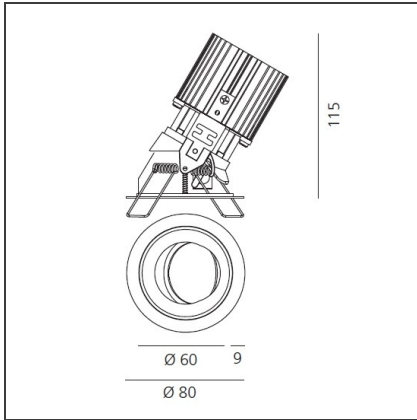

Everything 80 - Round Adjustable trim - 46° 2700k - White/Aluminium

IP20/44 

DESIGN BY

Ernesto Gismondi

DESCRIPTION

Everything is an innovative range of professional recessed light fittings created to deliver a high lighting performance, with an eye on energy saving and excellent visual comfort. A complete, flexible product range, extremely versatile in its many applications and able to meet challenging lighting performance criteria.

TECHNICAL DRAWINGS

FEATURES

Article Code:	M331325	Material:	aluminium
Colour:	White/Aluminium	Series:	Indoor
Installation:	Recessed, Ceiling		

DIMENSIONS

Weight:	kg 0.2	Cutout shape:	Rounded
Recessed depth:	cm 11.5	Glow Wire Test:	850