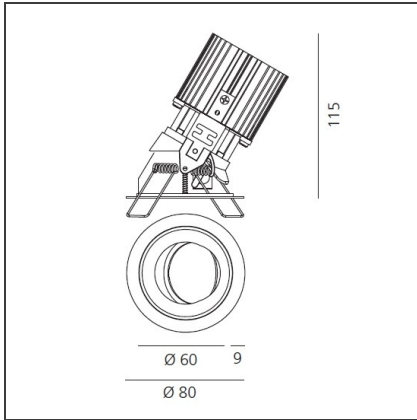

Everything 80 - Round Adjustable trim - 46° 2700k - Grey/Black

IP20/44 

DESIGN BY

Ernesto Gismondi

DESCRIPTION

Everything is an innovative range of professional recessed light fittings created to deliver a high lighting performance, with an eye on energy saving and excellent visual comfort. A complete, flexible product range, extremely versatile in its many applications and able to meet challenging lighting performance criteria.

TECHNICAL DRAWINGS

FEATURES

Article Code:	M326265	Material:	aluminium
Colour:	Grey/Black	Series:	Indoor
Installation:	Recessed, Ceiling		

DIMENSIONS

Weight:	kg 0.2	Cutout shape:	Rounded
Recessed depth:	cm 11.5	Glow Wire Test:	850