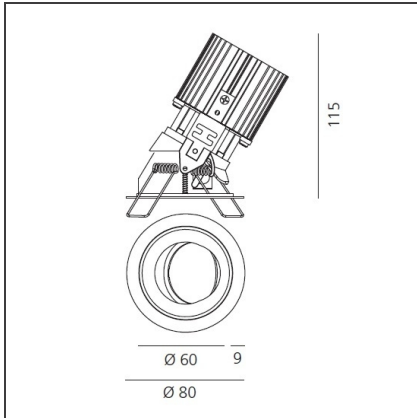

Everything 80 - Round Adjustable trim - 46° 2700k - Black/Black

 IP20/44 

DESIGN BY

Ernesto Gismondi

DESCRIPTION

Everything is an innovative range of professional recessed light fittings created to deliver a high lighting performance, with an eye on energy saving and excellent visual comfort. A complete, flexible product range, extremely versatile in its many applications and able to meet challenging lighting performance criteria.

TECHNICAL DRAWINGS

FEATURES

Article Code:	M326215	Material:	aluminium
Colour:	Black/Black	Series:	Indoor
Installation:	Recessed, Ceiling		

DIMENSIONS

Weight:	kg 0.2	Cutout shape:	Rounded
Recessed depth:	cm 11.5	Glow Wire Test:	850