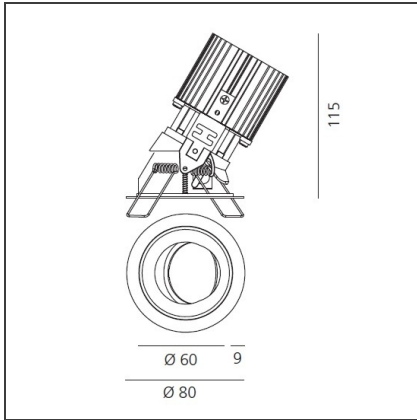

Everything 80 - Round Adjustable trim - 28° 3000k - White/White

IP20/44 

DESIGN BY

Ernesto Gismondi

DESCRIPTION

Everything is an innovative range of professional recessed light fittings created to deliver a high lighting performance, with an eye on energy saving and excellent visual comfort. A complete, flexible product range, extremely versatile in its many applications and able to meet challenging lighting performance criteria.

TECHNICAL DRAWINGS

FEATURES

Article Code:	M251225	Material:	aluminium
Colour:	White/White	Series:	Indoor
Installation:	Recessed, Ceiling		

DIMENSIONS

Weight:	kg 0.2	Cutout shape:	Rounded
Recessed depth:	cm 11.5	Glow Wire Test:	850