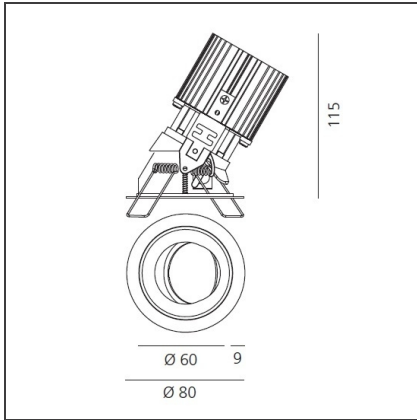

Everything 80 - Round Adjustable trim - 28° 3000k - White/Black

IP20/44 

DESIGN BY

Ernesto Gismondi

DESCRIPTION

Everything is an innovative range of professional recessed light fittings created to deliver a high lighting performance, with an eye on energy saving and excellent visual comfort. A complete, flexible product range, extremely versatile in its many applications and able to meet challenging lighting performance criteria.

TECHNICAL DRAWINGS

FEATURES

Article Code:	M251825	Material:	aluminium
Colour:	White/Black	Series:	Indoor
Installation:	Recessed, Ceiling		

DIMENSIONS

Weight:	kg 0.2	Cutout shape:	Rounded
Recessed depth:	cm 11.5	Glow Wire Test:	850