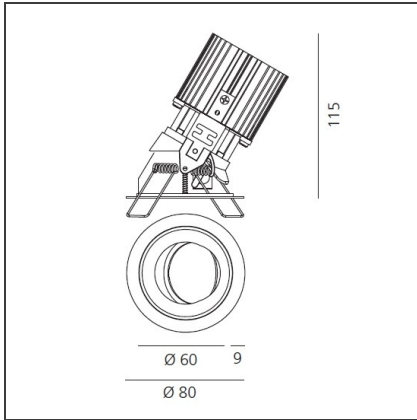

Everything 80 - Round Adjustable trim - 28° 3000k - White/Aluminium

IP20/44 

DESIGN BY

Ernesto Gismondi

DESCRIPTION

Everything is an innovative range of professional recessed light fittings created to deliver a high lighting performance, with an eye on energy saving and excellent visual comfort. A complete, flexible product range, extremely versatile in its many applications and able to meet challenging lighting performance criteria.

TECHNICAL DRAWINGS

FEATURES

Article Code:	M278825	Material:	aluminium
Colour:	White/Aluminium	Series:	Indoor
Installation:	Recessed, Ceiling		

DIMENSIONS

Weight:	kg 0.2	Cutout shape:	Rounded
Recessed depth:	cm 11.5	Glow Wire Test:	850