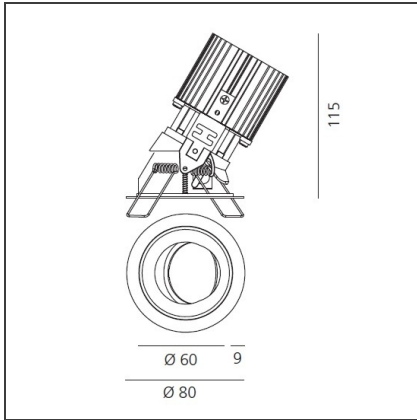

Everything 80 - Round Adjustable trim - 28° 3000k - Grey/Black

IP20/44 

DESIGN BY

Ernesto Gismondi

DESCRIPTION

Everything is an innovative range of professional recessed light fittings created to deliver a high lighting performance, with an eye on energy saving and excellent visual comfort. A complete, flexible product range, extremely versatile in its many applications and able to meet challenging lighting performance criteria.

TECHNICAL DRAWINGS

FEATURES

Article Code:	M251865	Material:	aluminium
Colour:	Grey/Black	Series:	Indoor
Installation:	Recessed, Ceiling		

DIMENSIONS

Weight:	kg 0.2	Cutout shape:	Rounded
Recessed depth:	cm 11.5	Glow Wire Test:	850