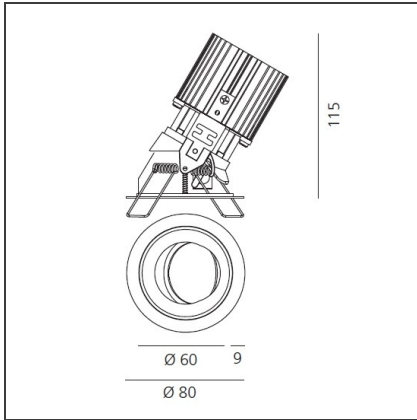

Everything 80 - Round Adjustable trim - 28° 3000k - Black/Black

IP20/44 

DESIGN BY

Ernesto Gismondi

DESCRIPTION

Everything is an innovative range of professional recessed light fittings created to deliver a high lighting performance, with an eye on energy saving and excellent visual comfort. A complete, flexible product range, extremely versatile in its many applications and able to meet challenging lighting performance criteria.

TECHNICAL DRAWINGS

FEATURES

Article Code:	M251815	Material:	aluminium
Colour:	Black/Black	Series:	Indoor
Installation:	Recessed, Ceiling		

DIMENSIONS

Weight:	kg 0.2	Cutout shape:	Rounded
Recessed depth:	cm 11.5	Glow Wire Test:	850