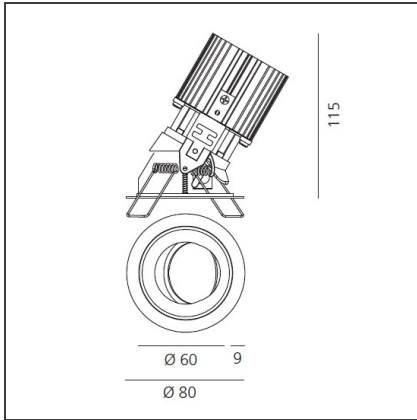

Everything 80 - Round Adjustable trim - 28° 3000k - Black/Alluminium

IP20/44 

DESIGN BY

Ernesto Gismondi

DESCRIPTION

Everything is an innovative range of professional recessed light fittings created to deliver a high lighting performance, with an eye on energy saving and excellent visual comfort. A complete, flexible product range, extremely versatile in its many applications and able to meet challenging lighting performance criteria.

TECHNICAL DRAWINGS

FEATURES

Article Code:	M278815	Material:	aluminium
Colour:	Black/Alluminium	Series:	Indoor
Installation:	Recessed, Ceiling		

DIMENSIONS

Weight:	kg 0.2	Cutout shape:	Rounded
Recessed depth:	cm 11.5	Glow Wire Test:	850