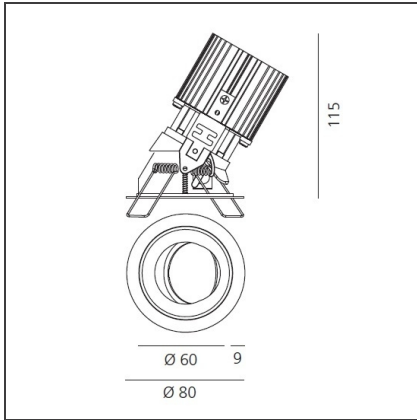

TECHNICAL DRAWINGS

FEATURES

Article Code:	M325825	Material:	aluminium
Colour:	White/White	Series:	Indoor
Installation:	Recessed, Ceiling		

DIMENSIONS

Weight:	kg 0.2	Cutout shape:	Rounded
Recessed depth:	cm 11.5	Glow Wire Test:	850

INCLUDED SOURCES

Category:	LED	Color temperature (K):	2700K
Number:	1		
Watt:	13W		
Type:	0		
Class:	A		

LUMINAIRE

Watt:	13W	Delivered lumens output (lm):	1007lm
Voltage:	220-240 V	CCT:	2700 K
		CRI:	90