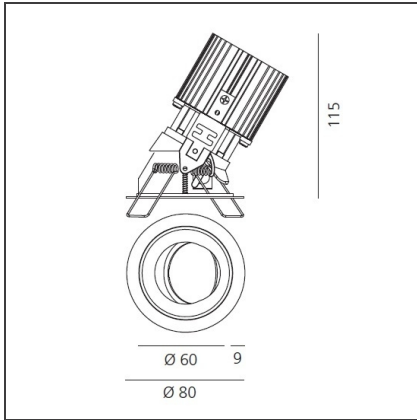

Everything 80 - Round Adjustable trim - 28° 2700k - White/Black

IP20/44 

DESIGN BY

Ernesto Gismondi

DESCRIPTION

Everything is an innovative range of professional recessed light fittings created to deliver a high lighting performance, with an eye on energy saving and excellent visual comfort. A complete, flexible product range, extremely versatile in its many applications and able to meet challenging lighting performance criteria.

TECHNICAL DRAWINGS

FEATURES

Article Code:	M326125	Material:	aluminium
Colour:	White/Black	Series:	Indoor
Installation:	Recessed, Ceiling		

DIMENSIONS

Weight:	kg 0.2	Cutout shape:	Rounded
Recessed depth:	cm 11.5	Glow Wire Test:	850