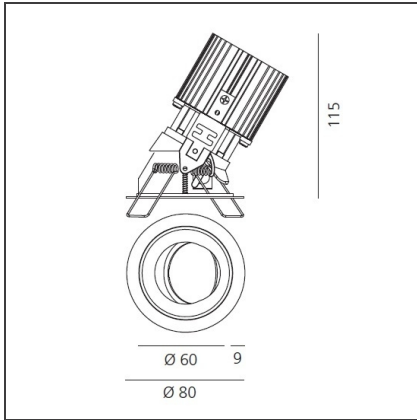

Everything 80 - Round Adjustable trim - 28° 2700k - White/Aluminium

IP20/44 

DESIGN BY

Ernesto Gismondi

DESCRIPTION

Everything is an innovative range of professional recessed light fittings created to deliver a high lighting performance, with an eye on energy saving and excellent visual comfort. A complete, flexible product range, extremely versatile in its many applications and able to meet challenging lighting performance criteria.

TECHNICAL DRAWINGS

FEATURES

Article Code:	M331225	Material:	aluminium
Colour:	White/Aluminium	Series:	Indoor
Installation:	Recessed, Ceiling		

DIMENSIONS

Weight:	kg 0.2	Cutout shape:	Rounded
Recessed depth:	cm 11.5	Glow Wire Test:	850