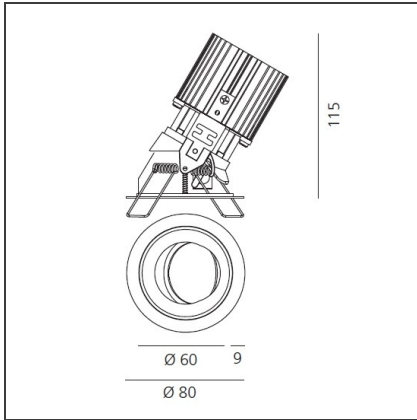

Everything 80 - Round Adjustable trim - 28° 2700k - Grey/Black

IP20/44 

DESIGN BY

Ernesto Gismondi

DESCRIPTION

Everything is an innovative range of professional recessed light fittings created to deliver a high lighting performance, with an eye on energy saving and excellent visual comfort. A complete, flexible product range, extremely versatile in its many applications and able to meet challenging lighting performance criteria.

TECHNICAL DRAWINGS

FEATURES

Article Code:	M326165	Material:	aluminium
Colour:	Grey/Black	Series:	Indoor
Installation:	Recessed, Ceiling		

DIMENSIONS

Weight:	kg 0.2	Cutout shape:	Rounded
Recessed depth:	cm 11.5	Glow Wire Test:	850