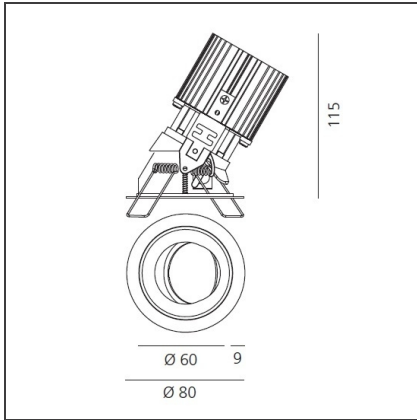

Everything 80 - Round Adjustable trim - 28° 2700k - Black/Black

IP20/44 

DESIGN BY

Ernesto Gismondi

DESCRIPTION

Everything is an innovative range of professional recessed light fittings created to deliver a high lighting performance, with an eye on energy saving and excellent visual comfort. A complete, flexible product range, extremely versatile in its many applications and able to meet challenging lighting performance criteria.

TECHNICAL DRAWINGS

FEATURES

Article Code:	M326115	Material:	aluminium
Colour:	Black/Black	Series:	Indoor
Installation:	Recessed, Ceiling		

DIMENSIONS

Weight:	kg 0.2	Cutout shape:	Rounded
Recessed depth:	cm 11.5	Glow Wire Test:	850