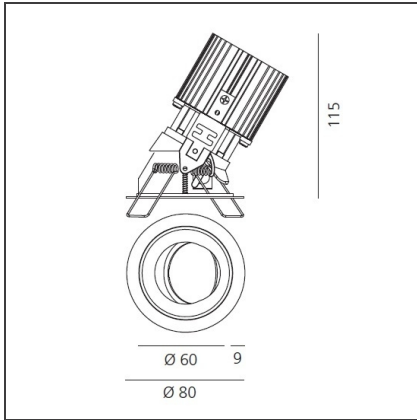

TECHNICAL DRAWINGS

FEATURES

Article Code:	M331215	Material:	aluminium
Colour:	Black/Aluminium	Series:	Indoor
Installation:	Recessed, Ceiling		

DIMENSIONS

Weight:	kg 0.2	Cutout shape:	Rounded
Recessed depth:	cm 11.5	Glow Wire Test:	850

INCLUDED SOURCES

Category:	LED	Color temperature (K):	2700K
Number:	1		
Watt:	13W		
Type:	0		
Class:	A		

LUMINAIRE

Watt:	13W	Delivered lumens output (lm):	940lm
Voltage:	220-240 V	CCT:	2700 K
		CRI:	90