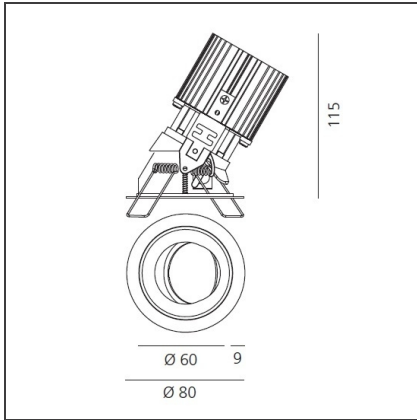

Everything 80 - Round Adjustable trim - 23° 3000k - White/Aluminium

IP20/44 

DESIGN BY

Ernesto Gismondi

DESCRIPTION

Everything is an innovative range of professional recessed light fittings created to deliver a high lighting performance, with an eye on energy saving and excellent visual comfort. A complete, flexible product range, extremely versatile in its many applications and able to meet challenging lighting performance criteria.

TECHNICAL DRAWINGS

FEATURES

Article Code:	M278625	Material:	aluminium
Colour:	White/Aluminium	Series:	Indoor
Installation:	Recessed, Ceiling		

DIMENSIONS

Weight:	kg 0.2	Cutout shape:	Rounded
Recessed depth:	cm 11.5	Glow Wire Test:	850