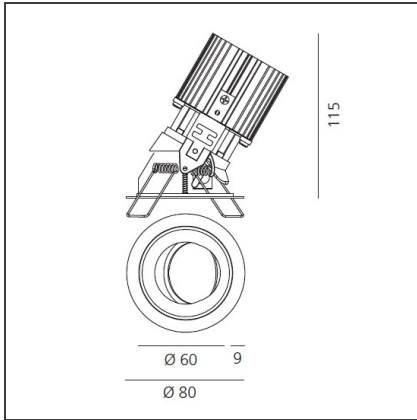

Everything 80 - Round Adjustable trim - 23° 3000k - Grey/Black

IP20/44 

DESIGN BY

Ernesto Gismondi

DESCRIPTION

Everything is an innovative range of professional recessed light fittings created to deliver a high lighting performance, with an eye on energy saving and excellent visual comfort. A complete, flexible product range, extremely versatile in its many applications and able to meet challenging lighting performance criteria.

TECHNICAL DRAWINGS

FEATURES

Article Code:	M251665	Material:	aluminium
Colour:	Grey/Black	Series:	Indoor
Installation:	Recessed, Ceiling		

DIMENSIONS

Weight:	kg 0.2	Cutout shape:	Rounded
Recessed depth:	cm 11.5	Glow Wire Test:	850