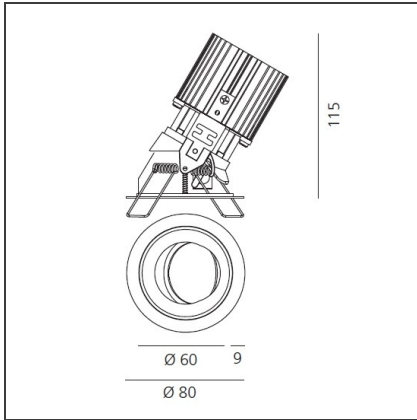

TECHNICAL DRAWINGS

FEATURES

Article Code:	M251615	Material:	aluminium
Colour:	Black/Black	Series:	Indoor
Installation:	Recessed, Ceiling		

DIMENSIONS

Weight:	kg 0.2	Cutout shape:	Rounded
Recessed depth:	cm 11.5	Glow Wire Test:	850

INCLUDED SOURCES

Category:	LED	Color temperature (K):	3000K
Number:	1	CRI:	90
Watt:	13W		
Type:	0		
Class:	A		

LUMINAIRE

Watt:	13W	Delivered lumens output (lm):	872lm
Voltage:	220-240 V	CCT:	3000 K
		CRI:	90