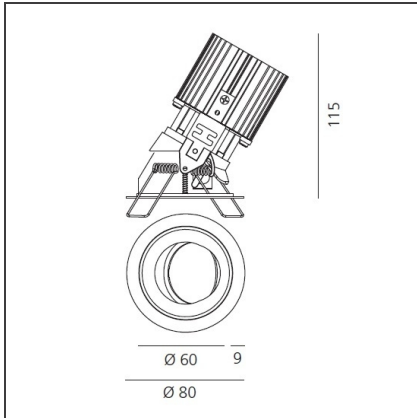

Everything 80 - Round Adjustable trim - 23° 3000k - Black/Aluminium

IP20/44 

DESIGN BY

Ernesto Gismondi

DESCRIPTION

Everything is an innovative range of professional recessed light fittings created to deliver a high lighting performance, with an eye on energy saving and excellent visual comfort. A complete, flexible product range, extremely versatile in its many applications and able to meet challenging lighting performance criteria.

TECHNICAL DRAWINGS

FEATURES

Article Code:	M278615	Material:	aluminium
Colour:	Black/Aluminium	Series:	Indoor
Installation:	Recessed, Ceiling		

DIMENSIONS

Weight:	kg 0.2	Cutout shape:	Rounded
Recessed depth:	cm 11.5	Glow Wire Test:	850