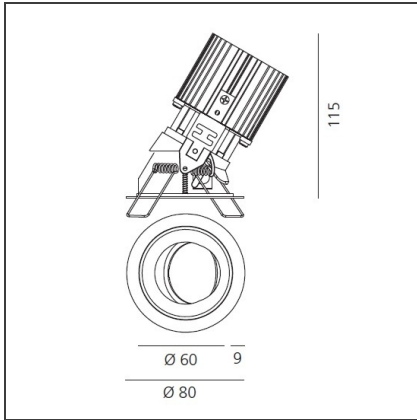

TECHNICAL DRAWINGS

FEATURES

Article Code:	M325725	Material:	aluminium
Colour:	White/White	Series:	Indoor
Installation:	Recessed, Ceiling		

DIMENSIONS

Weight:	kg 0.2	Cutout shape:	Rounded
Recessed depth:	cm 11.5	Glow Wire Test:	850

INCLUDED SOURCES

Category:	LED	Color temperature (K):	2700K
Number:	1		
Watt:	13W		
Type:	0		
Class:	A		

LUMINAIRE

Watt:	13W	Delivered lumens output (lm):	993lm
Voltage:	220-240 V	CCT:	2700 K
		CRI:	90