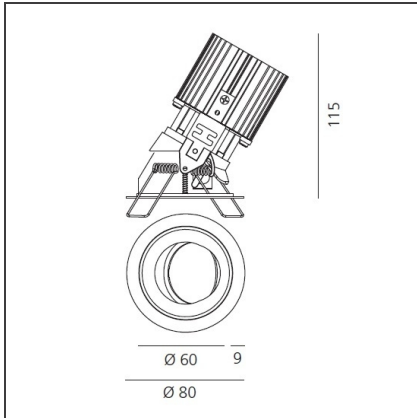

Everything 80 - Round Adjustable trim - 23° 2700k - White/Black

IP20/44 

DESIGN BY

Ernesto Gismondi

DESCRIPTION

Everything is an innovative range of professional recessed light fittings created to deliver a high lighting performance, with an eye on energy saving and excellent visual comfort. A complete, flexible product range, extremely versatile in its many applications and able to meet challenging lighting performance criteria.

TECHNICAL DRAWINGS

FEATURES

Article Code:	M326025	Material:	aluminium
Colour:	White/Black	Series:	Indoor
Installation:	Recessed, Ceiling		

DIMENSIONS

Weight:	kg 0.2	Cutout shape:	Rounded
Recessed depth:	cm 11.5	Glow Wire Test:	850