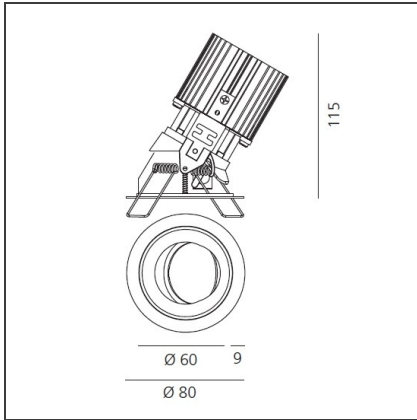

Everything 80 - Round Adjustable trim - 23° 2700k - White/Aluminium

IP20/44 

DESIGN BY

Ernesto Gismondi

DESCRIPTION

Everything is an innovative range of professional recessed light fittings created to deliver a high lighting performance, with an eye on energy saving and excellent visual comfort. A complete, flexible product range, extremely versatile in its many applications and able to meet challenging lighting performance criteria.

TECHNICAL DRAWINGS

FEATURES

Article Code:	M331125	Material:	aluminium
Colour:	White/Aluminium	Series:	Indoor
Installation:	Recessed, Ceiling		

DIMENSIONS

Weight:	kg 0.2	Cutout shape:	Rounded
Recessed depth:	cm 11.5	Glow Wire Test:	850