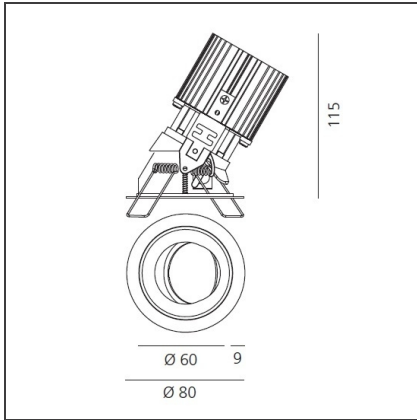

Everything 80 - Round Adjustable trim - 23° 2700k - Grey/Black

IP20/44 

DESIGN BY

Ernesto Gismondi

DESCRIPTION

Everything is an innovative range of professional recessed light fittings created to deliver a high lighting performance, with an eye on energy saving and excellent visual comfort. A complete, flexible product range, extremely versatile in its many applications and able to meet challenging lighting performance criteria.

TECHNICAL DRAWINGS

FEATURES

Article Code:	M326065	Material:	aluminium
Colour:	Grey/Black	Series:	Indoor
Installation:	Recessed, Ceiling		

DIMENSIONS

Weight:	kg 0.2	Cutout shape:	Rounded
Recessed depth:	cm 11.5	Glow Wire Test:	850