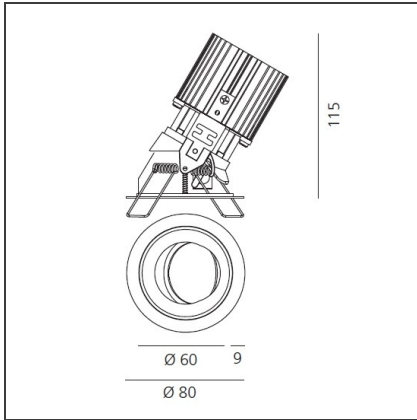

Everything 80 - Round Adjustable trim - 23° 2700k - Black/Black

IP20/44 

DESIGN BY

Ernesto Gismondi

DESCRIPTION

Everything is an innovative range of professional recessed light fittings created to deliver a high lighting performance, with an eye on energy saving and excellent visual comfort. A complete, flexible product range, extremely versatile in its many applications and able to meet challenging lighting performance criteria.

TECHNICAL DRAWINGS

FEATURES

Article Code:	M326015	Material:	aluminium
Colour:	Black/Black	Series:	Indoor
Installation:	Recessed, Ceiling		

DIMENSIONS

Weight:	kg 0.2	Cutout shape:	Rounded
Recessed depth:	cm 11.5	Glow Wire Test:	850