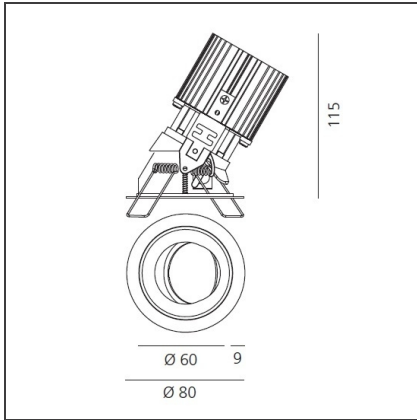

TECHNICAL DRAWINGS

FEATURES

Article Code:	M331115	Material:	aluminium
Colour:	Black/Aluminium	Series:	Indoor
Installation:	Recessed, Ceiling		

DIMENSIONS

Weight:	kg 0.2	Cutout shape:	Rounded
Recessed depth:	cm 11.5	Glow Wire Test:	850

INCLUDED SOURCES

Category:	LED	Color temperature (K):	2700K
Number:	1		
Watt:	13W		
Type:	0		
Class:	A		

LUMINAIRE

Watt:	13W	Delivered lumens output (lm):	1016lm
Voltage:	220-240 V	CCT:	2700 K
		CRI:	90