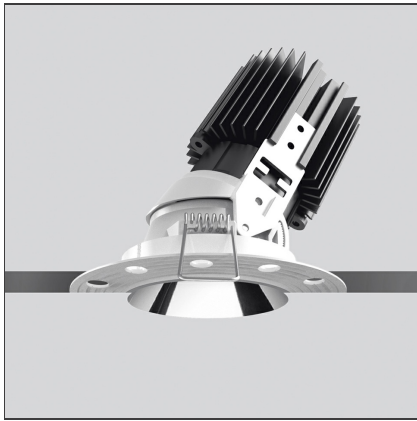

Everything 80 - Round - Adj - Trimless - 48° 3000K - Alluminium

IP20/44 

DESIGN BY

Ernesto Gismondi

DESCRIPTION

Everything is an innovative range of professional recessed light fittings created to deliver a high lighting performance, with an eye on energy saving and excellent visual comfort. A complete, flexible product range, extremely versatile in its many applications and able to meet challenging lighting performance criteria.

TECHNICAL DRAWINGS

FEATURES

Article Code:	M279605	Material:	aluminium
Colour:	Alluminium	Series:	Indoor
Installation:	Recessed, Ceiling		

DIMENSIONS

Weight:	kg 0.2	Cutout shape:	Rounded
Recessed depth:	cm 11.5	Glow Wire Test:	850