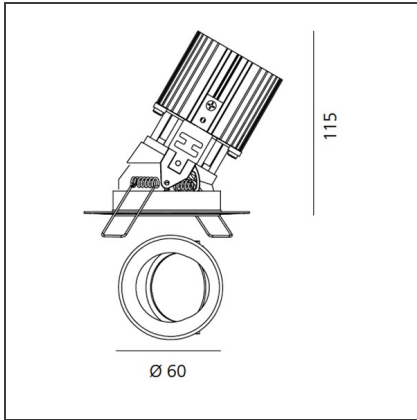

TECHNICAL DRAWINGS

FEATURES

Article Code:	M279605	Material:	aluminium
Colour:	Alluminium	Series:	Indoor
Installation:	Recessed, Ceiling		

DIMENSIONS

Weight:	kg 0.2	Cutout shape:	Rounded
Recessed depth:	cm 11.5	Glow Wire Test:	850