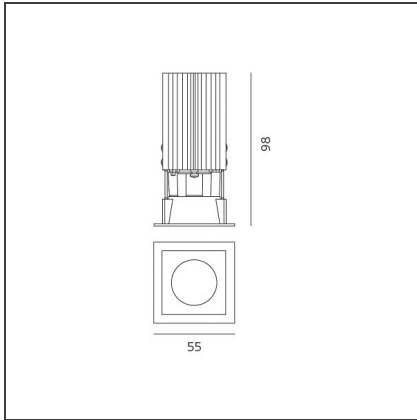

TECHNICAL DRAWINGS

FEATURES

Article Code:	NL4204234Y002	Series:	Indoor
Colour:	Silver		
Installation:	Projector, Recessed, Ceiling		

DIMENSIONS

Length:	cm 5.5	Cutout Width:	cm 5
Width:	cm 5.5	Cutout length:	cm 5
Weight:	kg 0.3	Cutout shape:	Squared
Recessed depth:	cm 9.8		

INCLUDED SOURCES

Category:	LED	Color temperature (K):	2700K
Number:	1		
Watt:	8,5W		
Type:	0		
Class:	A		

LUMINAIRE

Watt:	8,5W	Delivered lumens output (lm):	581lm
		CCT:	2700K
		Efficiency:	77%
		Efficacy:	72.63lm/W
		CRI:	80