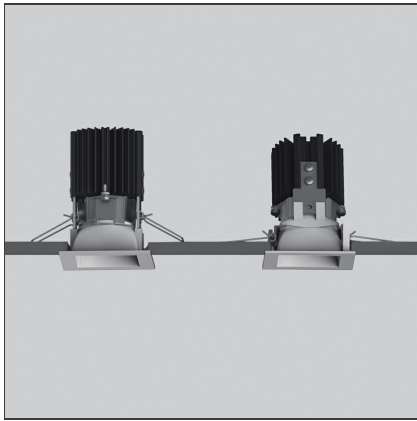

# Everything 55 - Square - 34° 8,5W 2700K - Silver

IP20 

## DIMENSIONS

<b>Length:</b>	cm 5.5	<b>Cutout Width:</b>	cm 5
<b>Width:</b>	cm 5.5	<b>Cutout length:</b>	cm 5
<b>Weight:</b>	kg 0.3	<b>Cutout shape:</b>	Squared
<b>Recessed depth:</b>	cm 9.8		