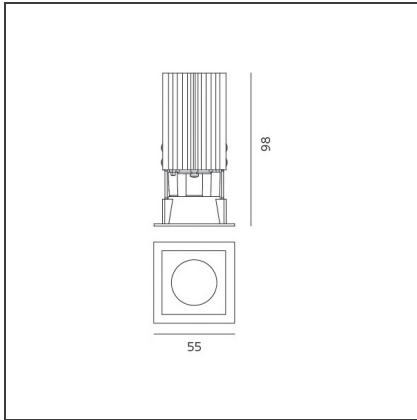

Everything 55 - Square - 34° 8,5W 2700K - Black

IP20 

DESIGN BY

Ernesto Gismondi

DESCRIPTION

Everything is an innovative range of professional recessed light fittings created to deliver a high lighting performance, with an eye on energy saving and excellent visual comfort. A complete, flexible product range, extremely versatile in its many applications and able to meet challenging lighting performance criteria.

TECHNICAL DRAWINGS

FEATURES

Article Code:	NL4204234Y004	Series:	Indoor
Colour:	Black		
Installation:	Projector, Recessed, Ceiling		

DIMENSIONS

Length:	cm 5.5	Cutout Width:	cm 5
Width:	cm 5.5	Cutout length:	cm 5
Weight:	kg 0.3	Cutout shape:	Squared
Recessed depth:	cm 9.8		