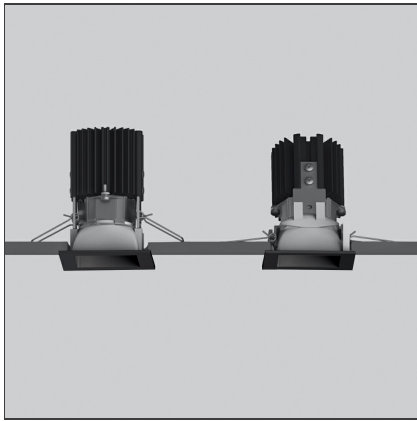

Everything 55 - Square - 34° 8,5W 2700K - Black

IP20 

DESIGN BY

Ernesto Gismondi

DESCRIPTION

Everything is an innovative range of professional recessed light fittings created to deliver a high lighting performance, with an eye on energy saving and excellent visual comfort. A complete, flexible product range, extremely versatile in its many applications and able to meet challenging lighting performance criteria.

TECHNICAL DRAWINGS

FEATURES

Article Code:	NL4204234Y004	Series:	Indoor
Colour:	Black		
Installation:	Projector, Recessed, Ceiling		

DIMENSIONS

Length:	cm 5.5	Cutout Width:	cm 5
Width:	cm 5.5	Cutout length:	cm 5
Weight:	kg 0.3	Cutout shape:	Squared
Recessed depth:	cm 9.8		

INCLUDED SOURCES

Category:	LED	Color temperature (K):	2700K
Number:	1		
Watt:	8,5W		
Type:	0		
Class:	A		

LUMINAIRE

Watt:	8,5W	Delivered lumens output (lm):	566lm
		CCT:	2700K
		Efficiency:	75%
		Efficacy:	70.75lm/W
		CRI:	80