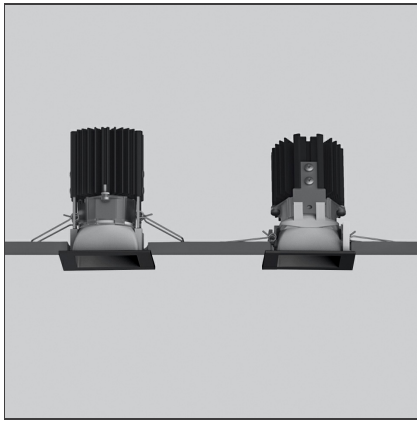

# Everything 55 - Square - 34° 3000K - Black

IP20 

## DIMENSIONS

<b>Length:</b>	cm 5.5	<b>Cutout Width:</b>	cm 5
<b>Width:</b>	cm 5.5	<b>Cutout length:</b>	cm 5
<b>Weight:</b>	kg 0.2	<b>Cutout shape:</b>	Squared
<b>Recessed depth:</b>	cm 7.8		